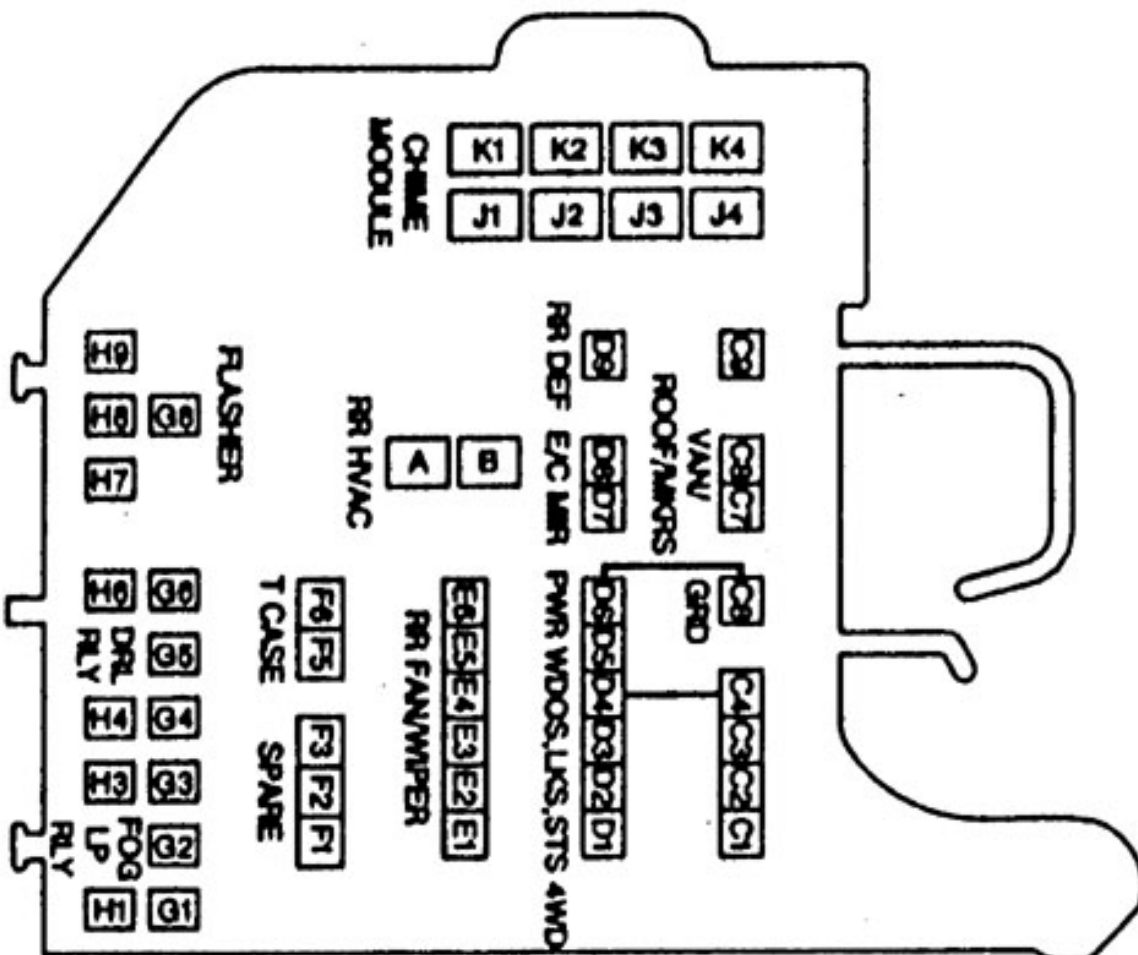

FRONT VIEW

REAR VIEW

CAVITY	GAUGE/COLOR	CIRCUIT #	DESCRIPTION
A	5.0 RED	542	B+ RR BLOWER (SUBURBAN)
B	1.0 BRN	341	IGN 3 RR HVAC
C4			NOT USED
C6	.2.0 BLK	150	BUS BAR GRD. E/C MIRRORS/ ROOF MKR/ VANITY
C7	.80 ORN	40	VANITY FEED
C8	.80 BRN	9	ROOF MARKER GROUND
C9			NOT USED
D1	1.0 BLK/WHT	1695	4WD INDICATOR
D2	.80 ORN	640	POWER SEATS B+
D3	2.0 ORN	540	POWER DOOR LOCKS B+
D4	2.0 YEL	343	POWER WINDOW FEED
D5	.80 BLK	1576	RR RELEASE SW PWR (SUBURBAN/UTILITY)
D6	2.0 BLK	150	GRN LK/WDO/4WD LP (BUS BAR WITH C6)
D7	.35 PNK	39	ELECTROCHROMATIC MIRROR
D8	.80 LT GRN	24	ELECTROCHROMATIC MIRROR
D9	3.0 PPL	293	RR DEFOG
E1	.50 DK BLU	1926	BLOWER LOW
E2	.50 RED	1925	RR BLOWER MED
E3	.50 WHT	1924	RR BLOWER HI
E4	1.0 LT BLU	97	RR WIPER MIST/OFF/LOW
E5	1.0 GRY	391	RR WIPER
E6	1.0 DK GRN	392	RR WASHER
F1	.80 BLK	150	GROUND
F2	.80 ORN	40	B+
F3	1.0 BRN	241	IGN 3
F5			NOT USED
F6			NOT USED
G1	.80 YEL	317	FOG LPS RELAY COIL FEED
G2			NOT USED
G3	.80 PPL	34	FOG LAMPS FEED
G4	.35 PNK	39	DRL RELAY COIL FEED
G5	1.0 PPL	359	DRL RELAY HEADLAMP FEED
G6	.80 YEL	634	DRL RELAY B+
G8	.80 BLK	150	HAZARD FLASHER GRD
H1	.80 ORN	340	FOG LAMP POWER FEED
H3	1.0 LT GRN	11	FOG LAMP RELAY H. BEAM HDLP FEED
H4	1.0 TAN	12	DRL RELAY LOW BEAM HDLP FEED
H6	.80 LT GRN/BLK	592	DRL RELAY OUTPUT-COIL
H7	1.0 PPL	1697	TURN SIGNAL FLASHER OUTPUT