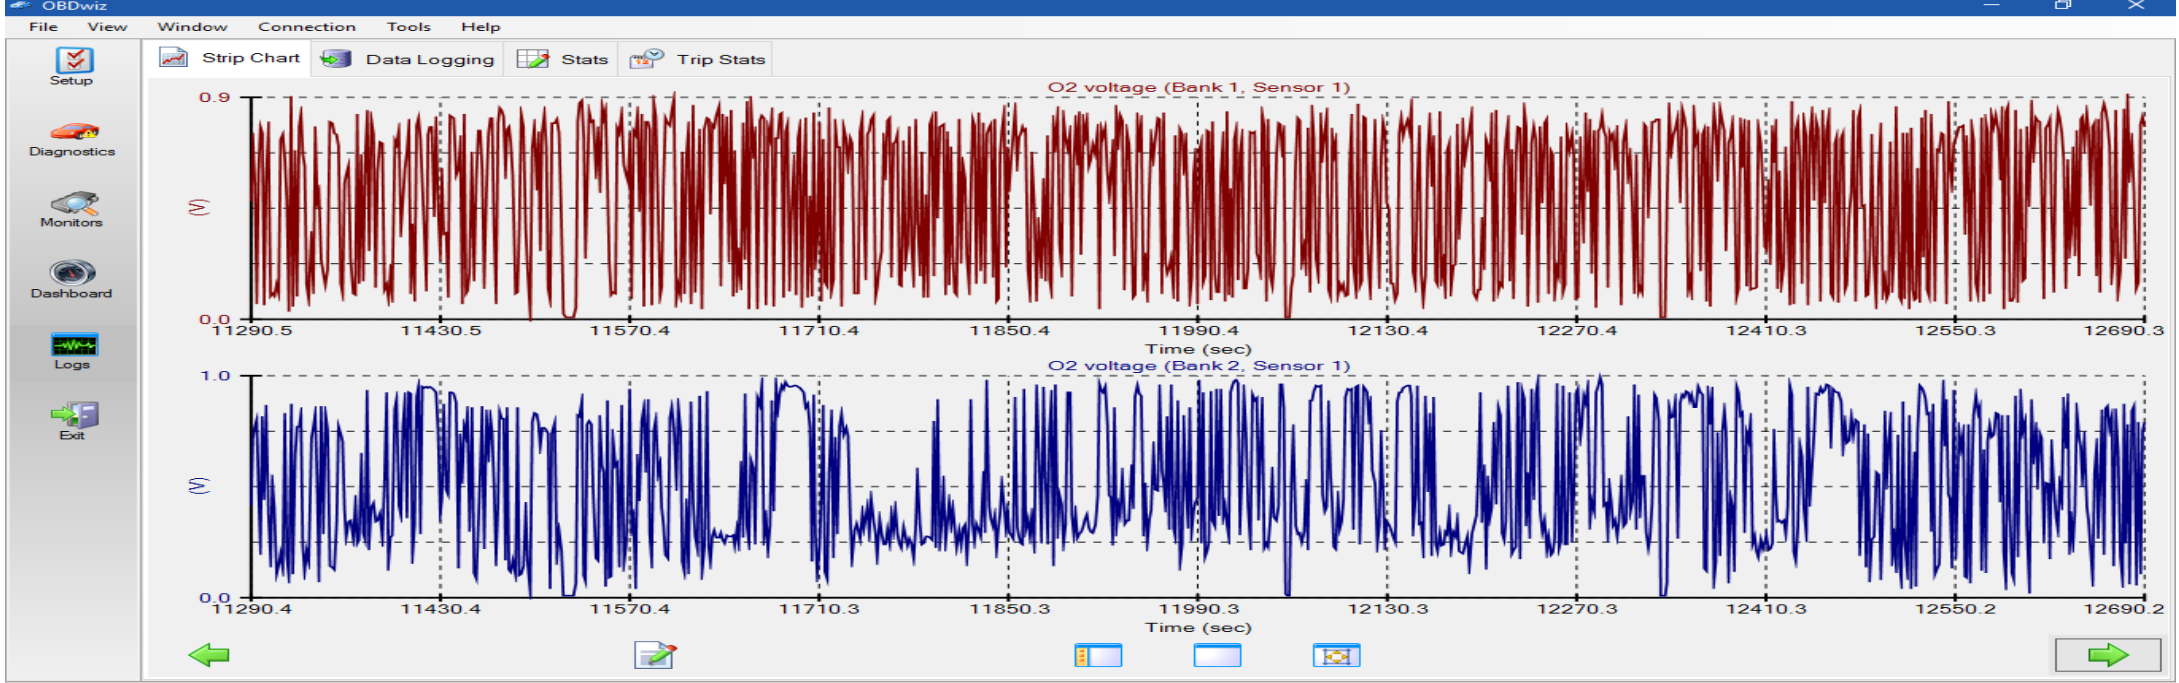

Interface: ■ ECU: ■ Playing | 4 min 36 sec | 0 PID/sec | 11:34 AM

Interface: ■ ECU: ■ Playing | 4 min 36 sec | 0 PID/sec | 11:34 AM