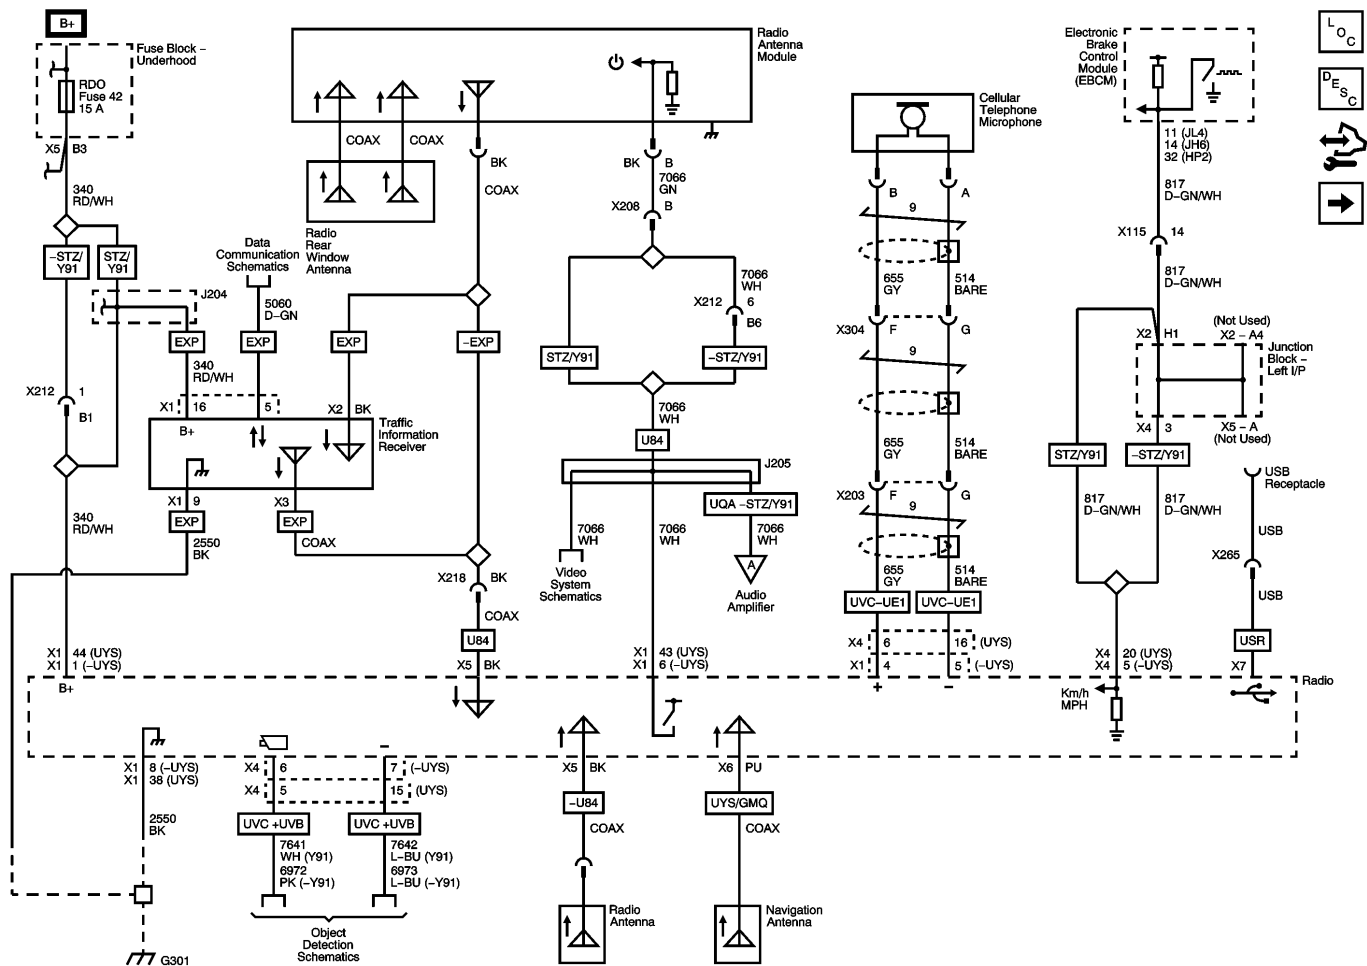

YOUR CURRENT VEHICLE 2012 Chevrolet Suburban 1500

Radio/Navigation System Schematics

Radio/Navigation System Schematics

Radio Power, Ground, Serial Data, and Antenna Signals

Master Electrical Component List

Amplifier (UQA or UQS) and Rear Seat Audio (UK6) Power, Ground, and Serial Data

ITBC and RDO Fuses

Low Speed Bus - JX200 (2 of 3)

Display Power and Ground (U42) except (UUJ with DNU)

Amplifier (UQA or UQS) and Rear Seat Audio (UK6) Power, Ground, and Serial Data

G300 (2 of 2), G301

Object Detection Schematics

Master Electrical Schematic Icons

Amplifier (UQA or UQS) and Rear Seat Audio (UK6) Power, Ground, and Serial Data

Master Electrical Component List

Amplifier Inputs (UQA or UQS)

Radio Power, Ground, Serial Data, and Antenna Signals

AMP, ELEC RUN BOARD, ESC/ALC EXH, EXP/PTO, and TREC Fuses

Radio Power, Ground, Serial Data, and Antenna Signals

ITBC and RDO Fuses

Amplifier Inputs (UQA or UQS)