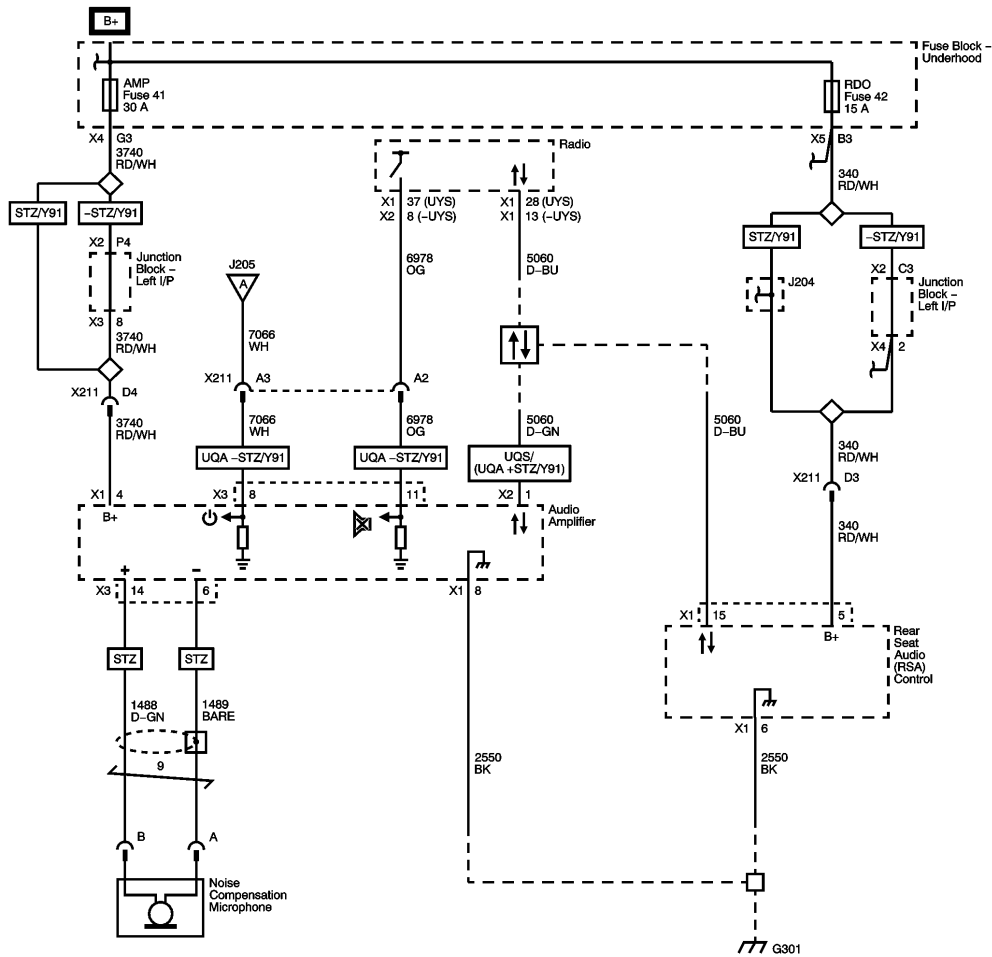

Amplifier (UQA or UQS) and Rear Seat Audio (UK6) Power, Ground, and Serial Data

ITBC and RDO Fuses

Low Speed Bus - JX200 (2 of 3)

Display Power and Ground (U42) except (UUJ with DNU)

Amplifier (UQA or UQS) and Rear Seat Audio (UK6) Power, Ground, and Serial Data

G300 (2 of 2), G301

Object Detection Schematics

Master Electrical Schematic Icons

Amplifier (UQA or UQS) and Rear Seat Audio (UK6) Power, Ground, and Serial Data

Master Electrical Component List

Amplifier Inputs (UQA or UQS)

Radio Power, Ground, Serial Data, and Antenna Signals

AMP, ELEC RUN BOARD, ESC/ALC EXH, EXP/PTO, and TREC Fuses

Radio Power, Ground, Serial Data, and Antenna Signals

ITBC and RDO Fuses

Amplifier Inputs (UQA or UQS)