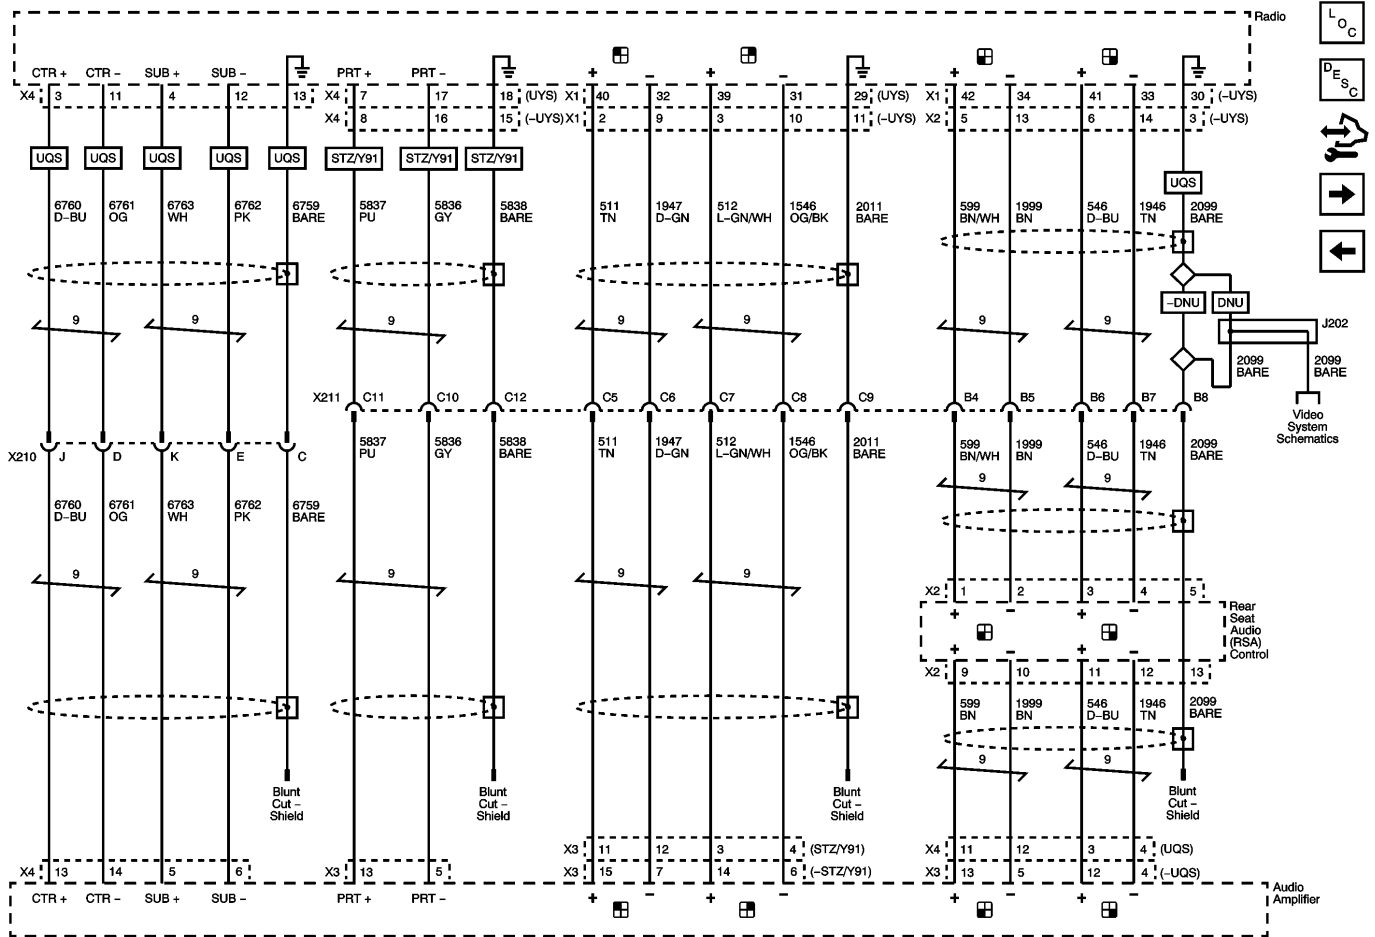

G300 (2 of 2), G301

Object Detection Schematics

Master Electrical Schematic Icons

Amplifier (UQA or UQS) and Rear Seat Audio (UK6) Power, Ground, and Serial Data

Master Electrical Component List

Amplifier Inputs (UQA or UQS)

Radio Power, Ground, Serial Data, and Antenna Signals

AMP, ELEC RUN BOARD, ESC/ALC EXH, EXP/PTO, and TREC Fuses

Radio Power, Ground, Serial Data, and Antenna Signals

ITBC and RDO Fuses

Amplifier Inputs (UQA or UQS)