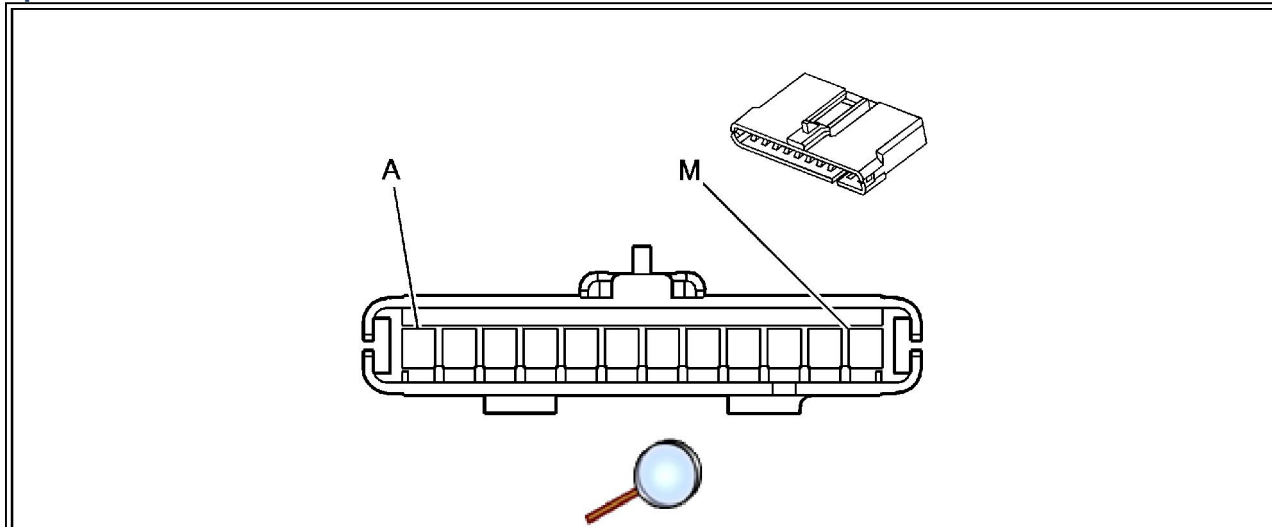

Data Link Communications Connector End Views

Table 1: [Splice Pack SP205](#)

Table 2: [Data Link Connector \(DLC\)](#)

Splice Pack SP205

Connector Part Information	<ul style="list-style-type: none"> • 12191216 • 12-Way F Metri-Pack 150 Series (GRY)
-----------------------------------	--