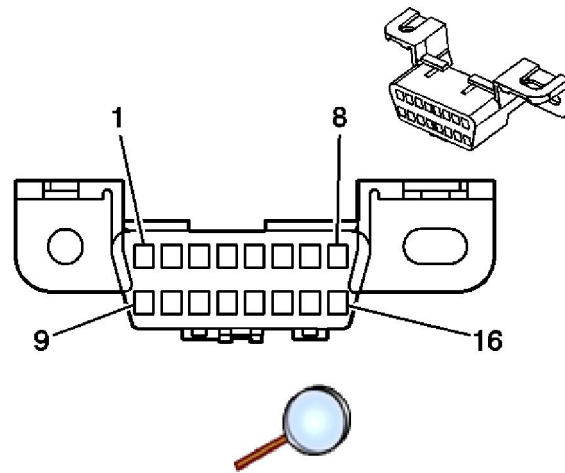

Data Link Communications Connector End Views

Table 1: [Splice Pack SP205](#)

Table 2: [Data Link Connector \(DLC\)](#)

Splice Pack SP205

Connector Part Information	<ul style="list-style-type: none"> • 12191216 • 12-Way F Metri-Pack 150 Series (GRY)
-----------------------------------	--

Pin	Wire Color	Circuit No.	Function
A	PPL	1132	DLC Class 2 Serial Data
B	DK GRN	1049	ECM/PCM/VCM Class 2 Serial Data
C	BRN	1046	DDM Class 2 Serial Data
C	DK GRN /WHT	1133	ATC Class 2 Serial Data
D	ORN	1044	Radio Class 2 Serial Data
E	LT BLU	1122	ABS/TCS Class 2 Serial Data
F	DK BLU	1128	SDM Class 2 Serial Data
G	GRY	1036	IPC Class 2 Serial Data
H	DK BLU /WHT	1126	SCM (Suspension) Class 2 Serial Data
J	BRN/WHT	1048	SCM (Seat) Class 2 Serial Data
K	YEL	1127	Trip Computer/Nav Class 2 Serial Data
L	WHT	1038	HVAC Class 2 Serial Data
M	LT GRN	1037	BCM Class 2 Serial Data

Data Link Connector (DLC)

© 2012 General Motors Corporation. All rights reserved.			
---	--	--	--

Connector Part Information		<ul style="list-style-type: none"> • 12110250 • 16-Way F Metri-Pack 150 Series (BLK) 	
Pin	Wire Color	Circuit No.	Function
1	--	--	Not Used
2	PPL	1132	DLC Class 2 Serial Data
3	--	--	Not Used
4	BLK	1850	Ground
5	BLK/WHT	451	Ground
6-13	--	--	Not Used
14	DK GRN	835	Entertainment and Comfort Serial Data
15	--	--	Not Used
16	ORN	640	Battery Positive Voltage