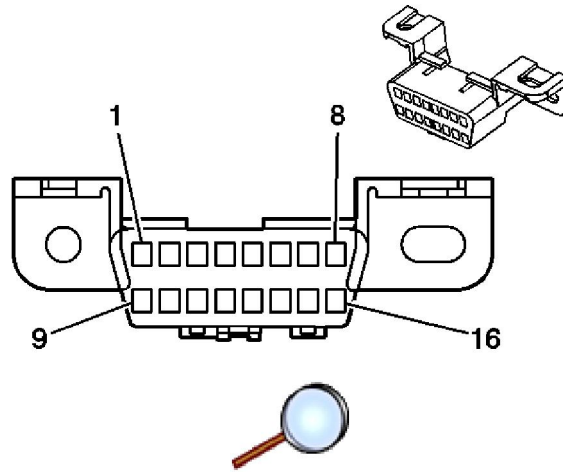

Data Link Communications Connector End Views

Table 1: [Splice Pack SP205](#)

Table 2: [Data Link Connector \(DLC\)](#)

Splice Pack SP205

Connector Part Information		<ul style="list-style-type: none"> • 12191216 • 12-Way F Metri-Pack 150 Series (GRY) 	
Pin	Wire Color	Circuit No.	Function
A	PPL	1132	DLC Class 2 Serial Data
B	DK GRN	1049	ECM/PCM/VCM Class 2 Serial Data
C	BRN	1046	DDM Class 2 Serial Data
C	DK GRN /WHT	1133	ATC Class 2 Serial Data
D	ORN	1044	Radio Class 2 Serial Data
E	LT BLU	1122	ABS/TCS Class 2 Serial Data
F	DK BLU	1128	SDM Class 2 Serial Data
G	GRY	1036	IPC Class 2 Serial Data
H	DK BLU /WHT	1126	SCM (Suspension) Class 2 Serial Data
J	BRN/WHT	1048	SCM (Seat) Class 2 Serial Data
K	YEL	1127	Trip Computer/Nav Class 2 Serial Data
L	WHT	1038	HVAC Class 2 Serial Data
M	LT GRN	1037	BCM Class 2 Serial Data

Data Link Connector (DLC)

© 2012 General Motors Corporation. All rights reserved.			
---	--	--	--

Connector Part Information		<ul style="list-style-type: none"> • 12110250 • 16-Way F Metri-Pack 150 Series (BLK) 	
Pin	Wire Color	Circuit No.	Function
1	--	--	Not Used
2	PPL	1132	DLC Class 2 Serial Data
3	--	--	Not Used
4	BLK	1850	Ground
5	BLK/WHT	451	Ground
6-13	--	--	Not Used
14	DK GRN	835	Entertainment and Comfort Serial Data
15	--	--	Not Used
16	ORN	640	Battery Positive Voltage