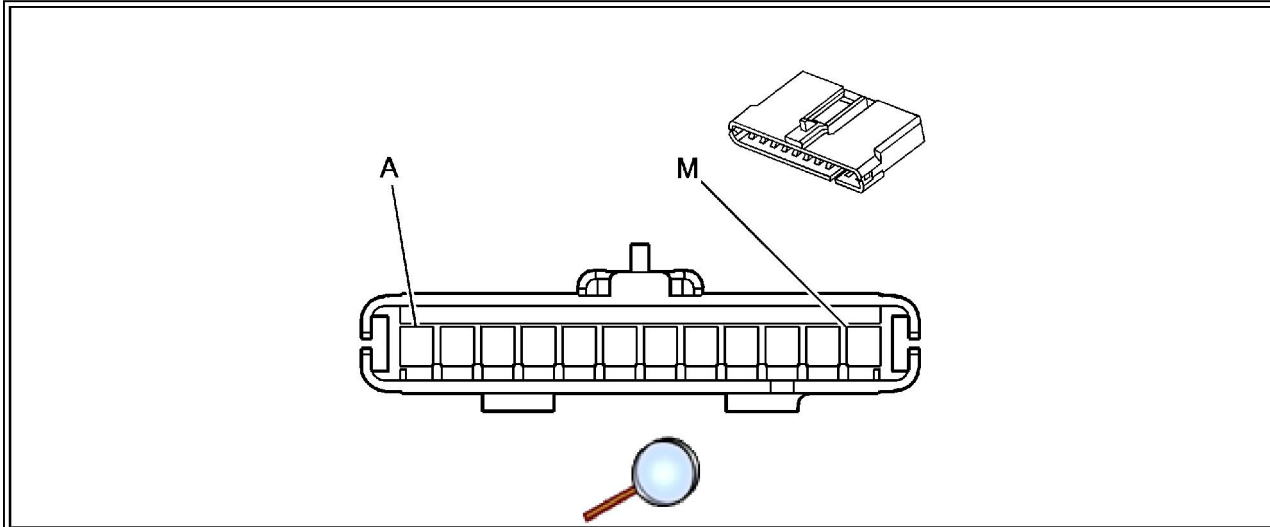

Data Link Communications Connector End Views

Table 1: [Splice Pack SP205](#)

Table 2: [Data Link Connector \(DLC\)](#)

Splice Pack SP205

Connector Part Information		<ul style="list-style-type: none"> • 12191216 • 12-Way F Metri-Pack 150 Series (GRY) 	
Pin	Wire Color	Circuit No.	Function
A	PPL	1132	DLC Class 2 Serial Data
B	DK GRN	1049	ECM/PCM/VCM Class 2 Serial Data
C	BRN	1046	DDM Class 2 Serial Data
C	DK GRN /WHT	1133	ATC Class 2 Serial Data
D	ORN	1044	Radio Class 2 Serial Data
E	LT BLU	1122	ABS/TCS Class 2 Serial Data
F	DK BLU	1128	SDM Class 2 Serial Data
G	GRY	1036	IPC Class 2 Serial Data
H	DK BLU /WHT	1126	SCM (Suspension) Class 2 Serial Data
J	BRN/WHT	1048	SCM (Seat) Class 2 Serial Data
K	YEL	1127	Trip Computer/Nav Class 2 Serial Data
L	WHT	1038	HVAC Class 2 Serial Data
M	LT GRN	1037	BCM Class 2 Serial Data

Data Link Connector (DLC)

© 2012 General Motors Corporation. All rights reserved.			
---	--	--	--

Connector Part Information		<ul style="list-style-type: none"> • 12110250 • 16-Way F Metri-Pack 150 Series (BLK) 	
Pin	Wire Color	Circuit No.	Function
1	--	--	Not Used
2	PPL	1132	DLC Class 2 Serial Data
3	--	--	Not Used
4	BLK	1850	Ground
5	BLK/WHT	451	Ground
6-13	--	--	Not Used
14	DK GRN	835	Entertainment and Comfort Serial Data
15	--	--	Not Used
16	ORN	640	Battery Positive Voltage