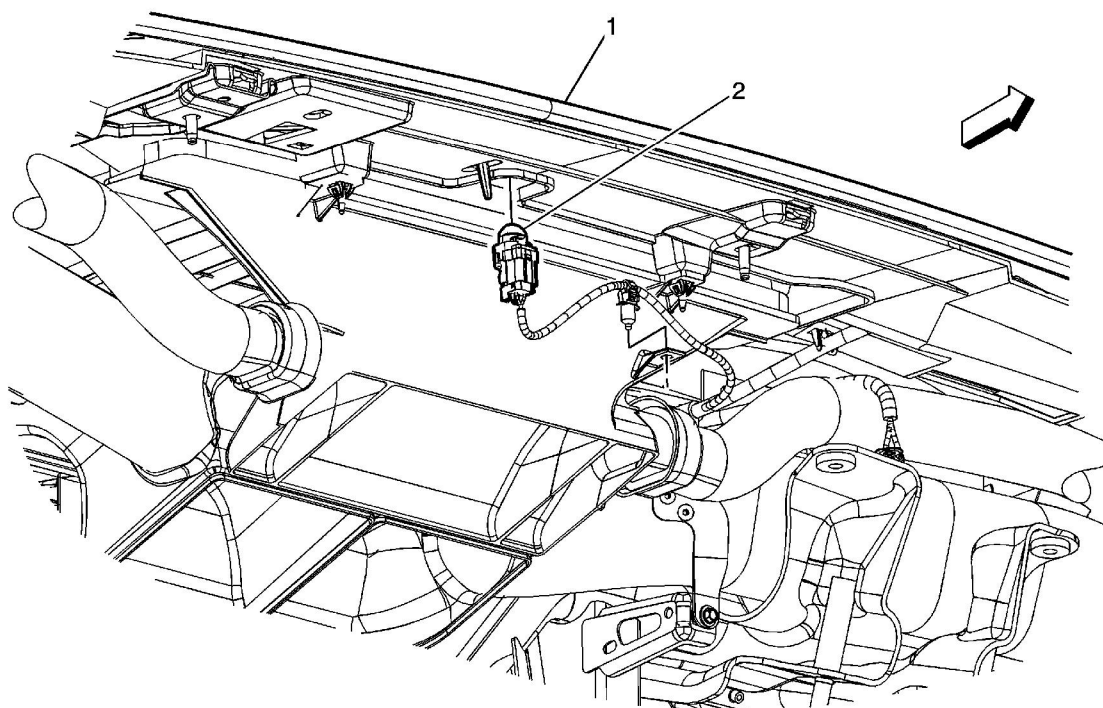

Ambient Light Sensor Replacement

Callout	Component Name
<i>Fastener Tightening Specifications:</i> Refer to Fastener Tightening Specifications .	
1	Instrument Panel Trim Panel Tip Refer to Instrument Panel Upper Trim Panel with Windshield Defroster Nozzle Grille Replacement .
2	Headlamp Auto Control Ambient Light Sensor Assembly Tip 1. Twist and pull down to remove. 2. Disconnect electrical connector.