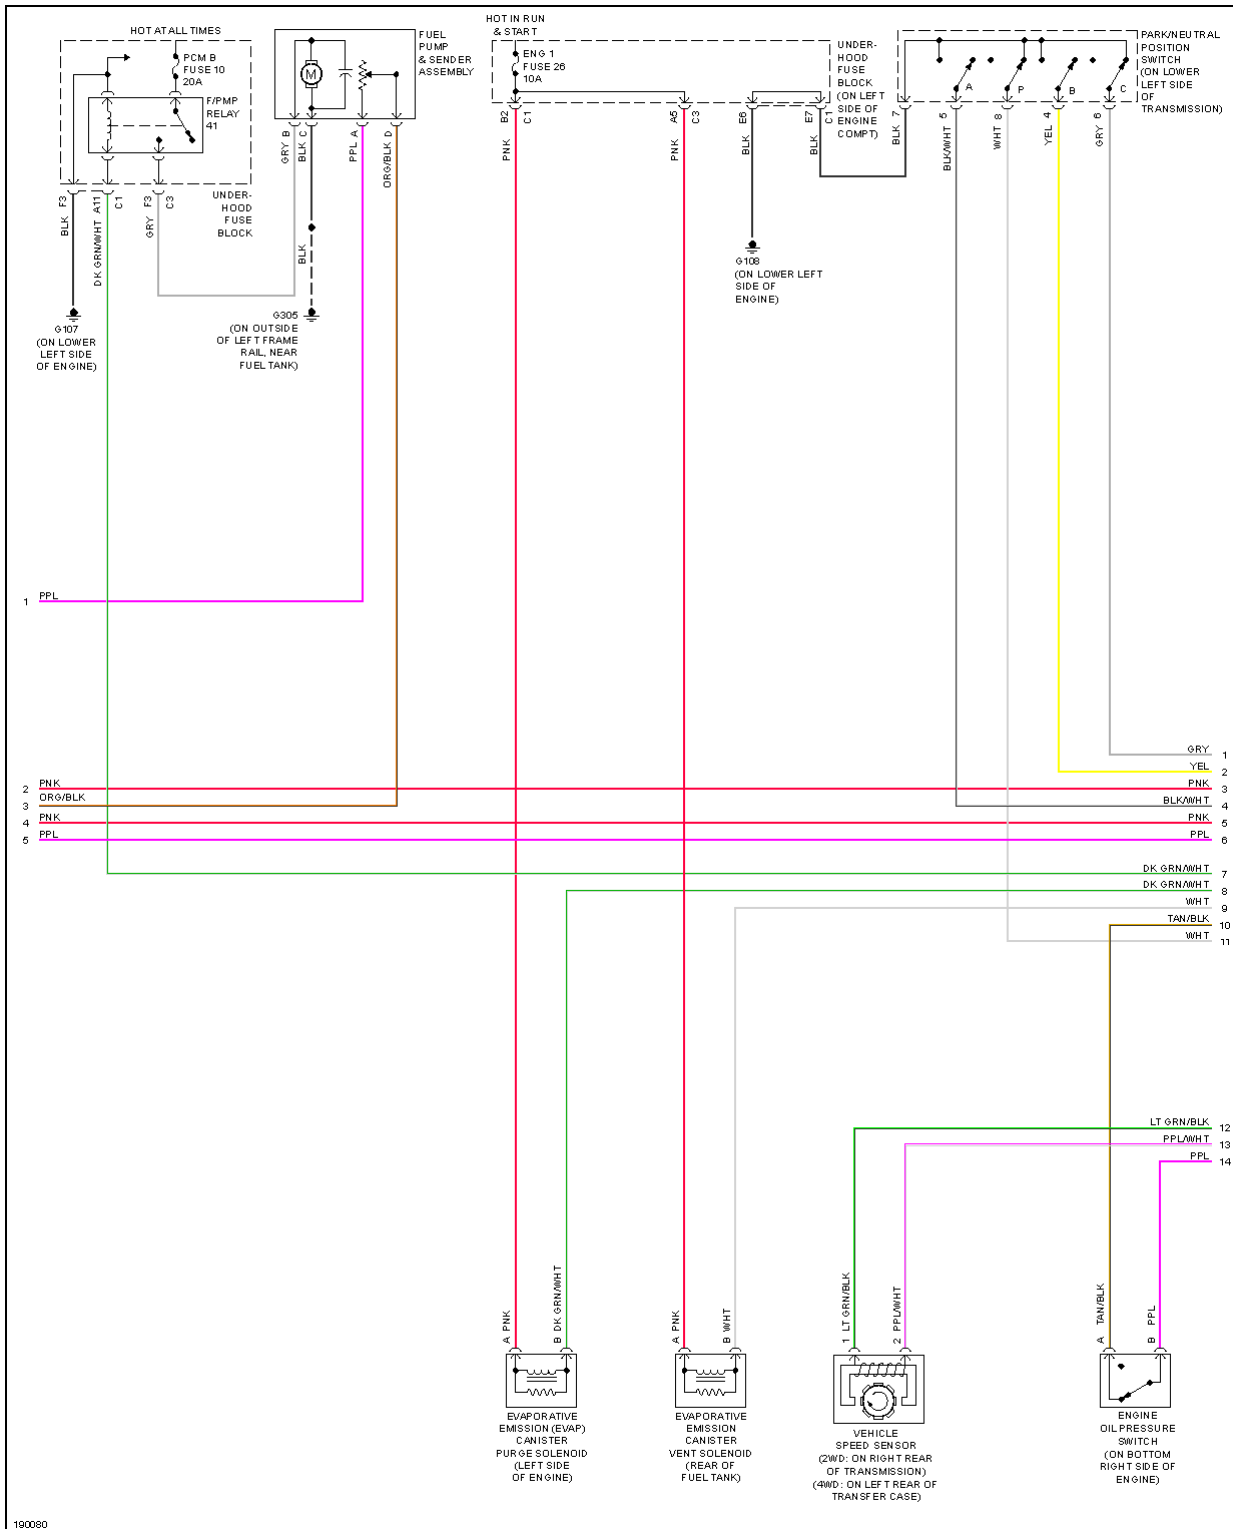

2004 Isuzu Ascender LS

2004 SYSTEM WIRING DIAGRAMS Isuzu - Ascender

2004 Isuzu Ascender LS

2004 SYSTEM WIRING DIAGRAMS Isuzu - Ascender

Fig. 15: 4.2L, Engine Performance Circuit (1 of 5)

2004 Isuzu Ascender LS

2004 SYSTEM WIRING DIAGRAMS Isuzu - Ascender

2004 Isuzu Ascender LS

2004 SYSTEM WIRING DIAGRAMS Isuzu - Ascender

Fig. 16: 4.2L, Engine Performance Circuit (2 of 5)

2004 Isuzu Ascender LS

2004 SYSTEM WIRING DIAGRAMS Isuzu - Ascender

2004 Isuzu Ascender LS

2004 SYSTEM WIRING DIAGRAMS Isuzu - Ascender

Fig. 17: 4.2L, Engine Performance Circuit (3 of 5)

2004 Isuzu Ascender LS

2004 SYSTEM WIRING DIAGRAMS Isuzu - Ascender

2004 Isuzu Ascender LS

2004 SYSTEM WIRING DIAGRAMS Isuzu - Ascender

Fig. 18: 4.2L, Engine Performance Circuit (4 of 5)

2004 Isuzu Ascender LS

2004 SYSTEM WIRING DIAGRAMS Isuzu - Ascender