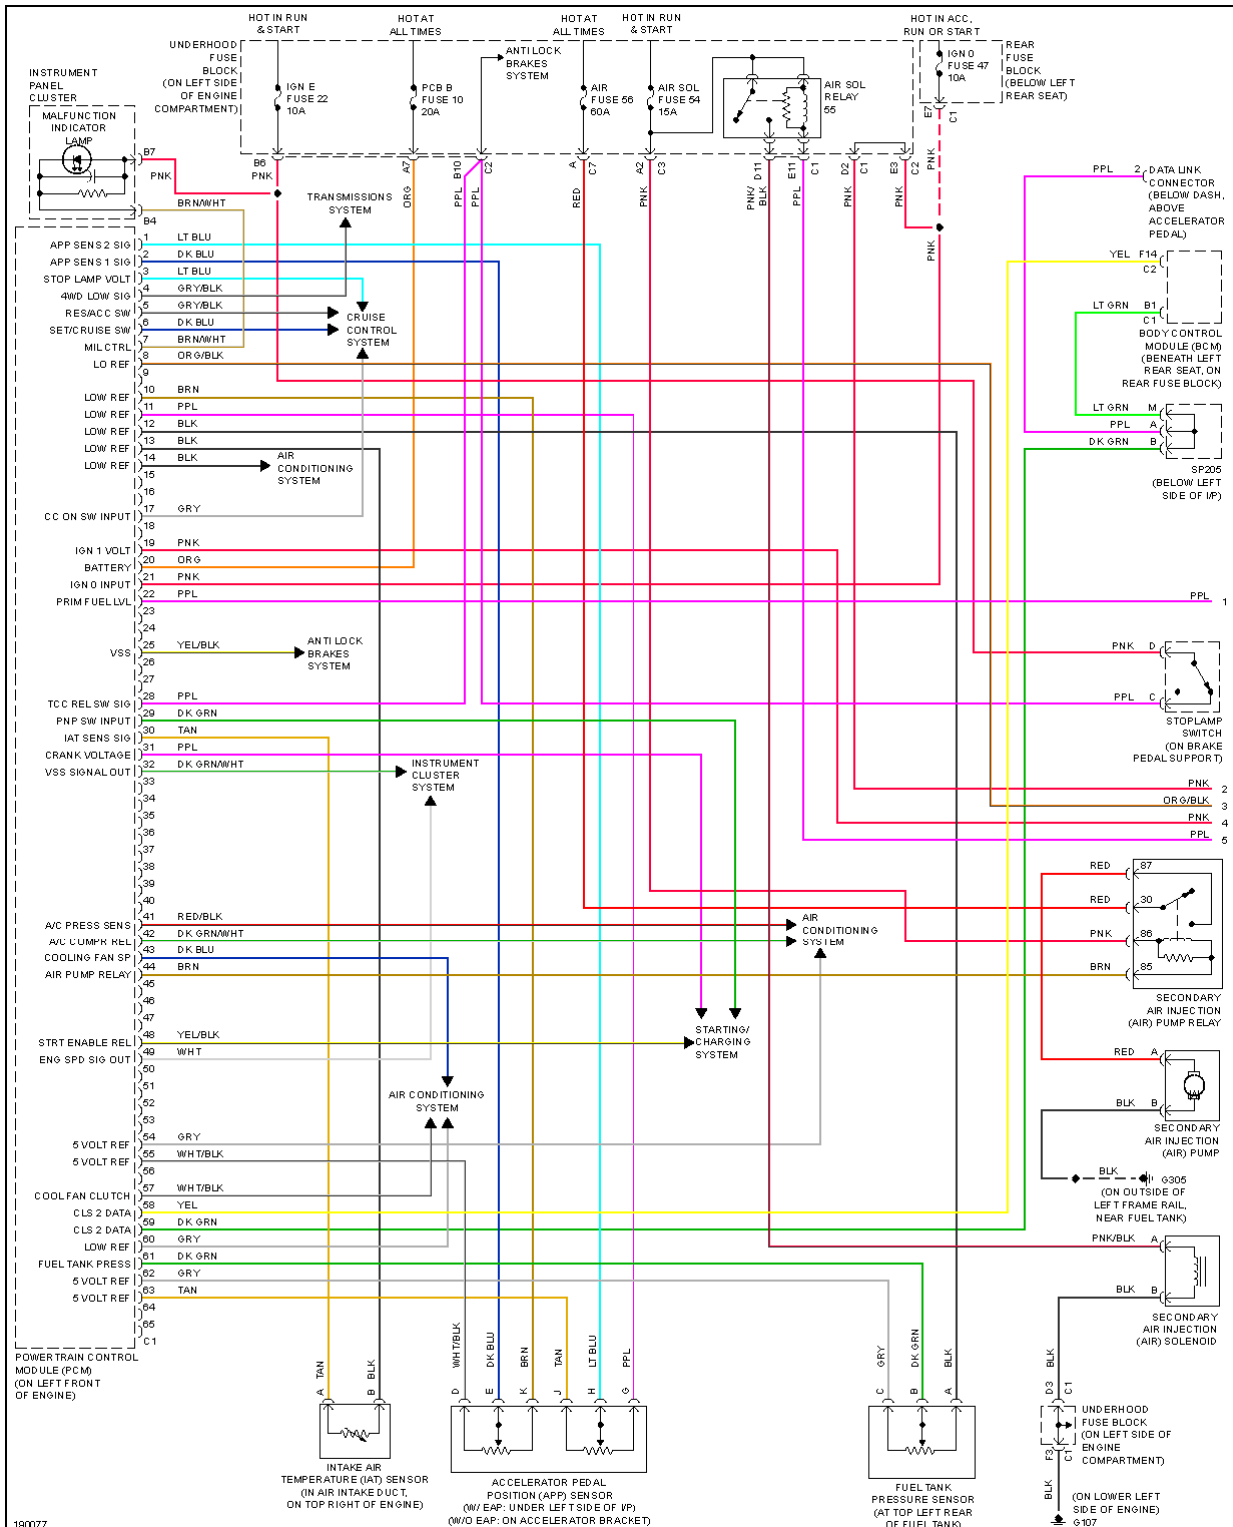

2004 Isuzu Ascender LS

2004 SYSTEM WIRING DIAGRAMS Isuzu - Ascender

2004 Isuzu Ascender LS

2004 SYSTEM WIRING DIAGRAMS Isuzu - Ascender

Fig. 15: 4.2L, Engine Performance Circuit (1 of 5)

2004 Isuzu Ascender LS

2004 SYSTEM WIRING DIAGRAMS Isuzu - Ascender

2004 Isuzu Ascender LS

2004 SYSTEM WIRING DIAGRAMS Isuzu - Ascender

Fig. 16: 4.2L, Engine Performance Circuit (2 of 5)

2004 Isuzu Ascender LS

2004 SYSTEM WIRING DIAGRAMS Isuzu - Ascender

2004 Isuzu Ascender LS

2004 SYSTEM WIRING DIAGRAMS Isuzu - Ascender

Fig. 17: 4.2L, Engine Performance Circuit (3 of 5)

2004 Isuzu Ascender LS

2004 SYSTEM WIRING DIAGRAMS Isuzu - Ascender

2004 Isuzu Ascender LS

2004 SYSTEM WIRING DIAGRAMS Isuzu - Ascender

Fig. 18: 4.2L, Engine Performance Circuit (4 of 5)

2004 Isuzu Ascender LS

2004 SYSTEM WIRING DIAGRAMS Isuzu - Ascender