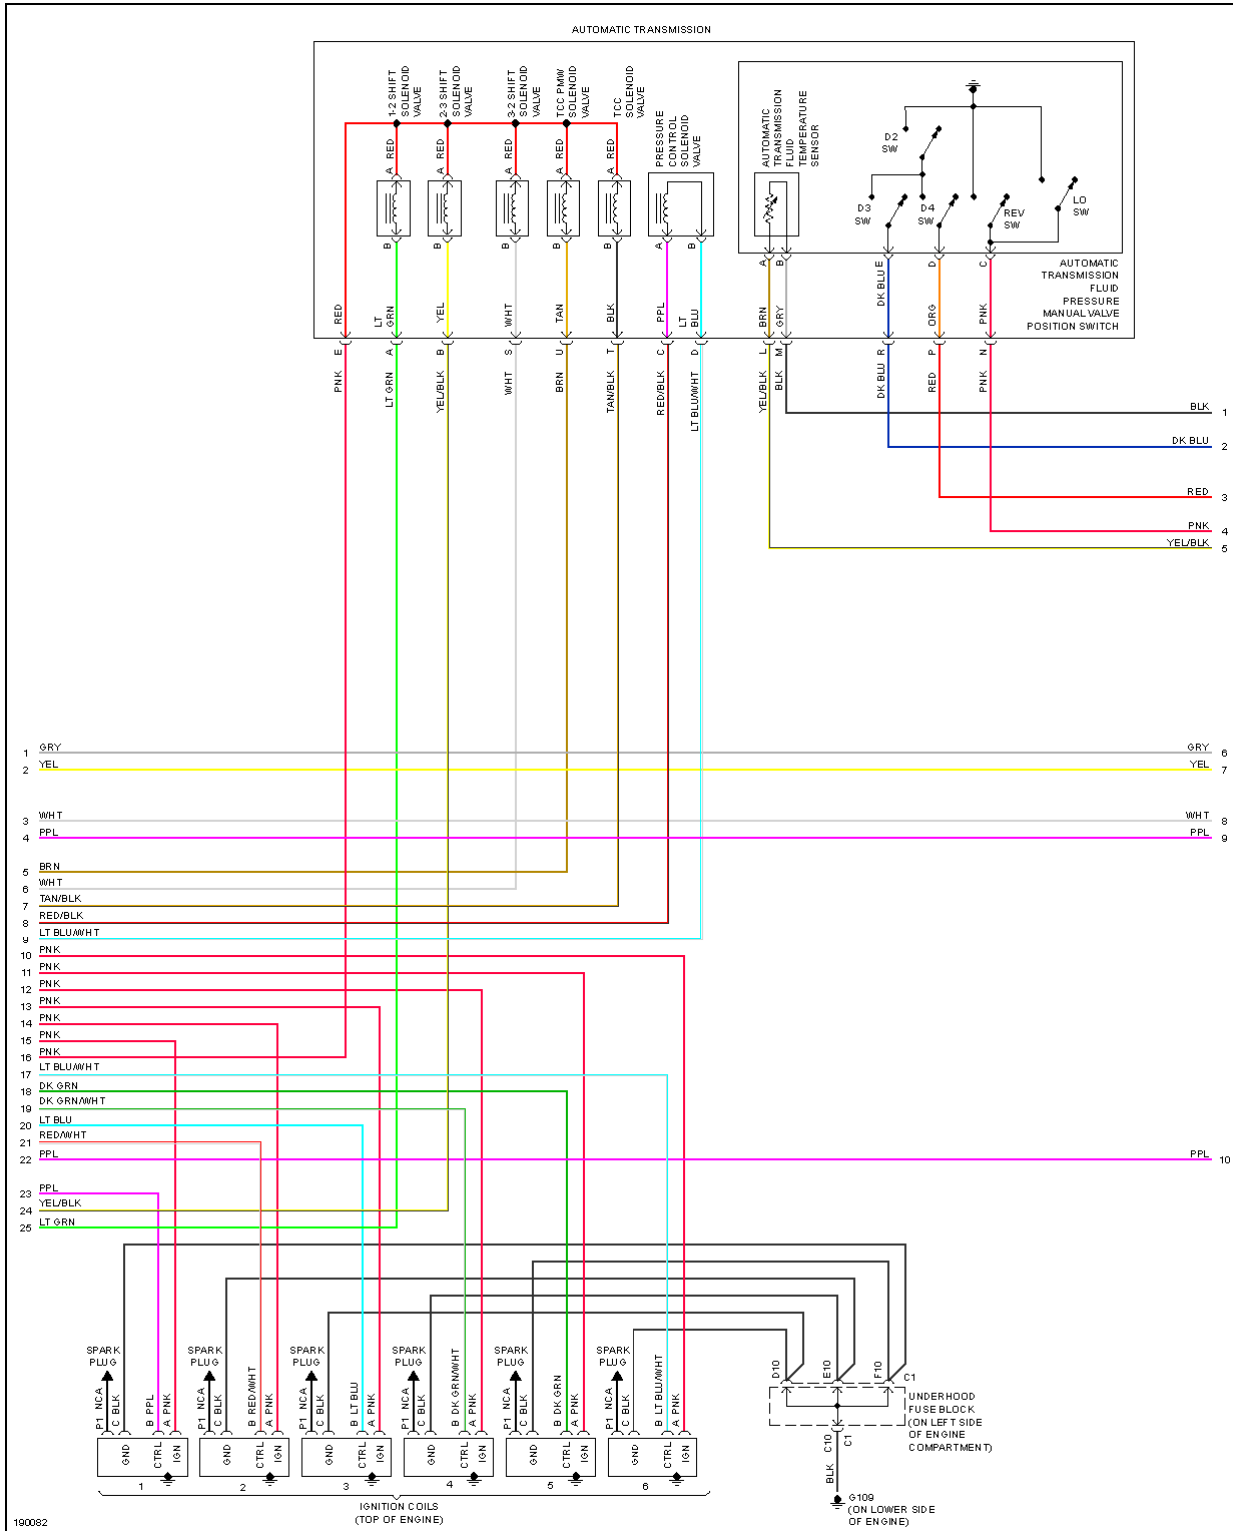

2004 Isuzu Ascender LS

2004 SYSTEM WIRING DIAGRAMS Isuzu - Ascender

2004 Isuzu Ascender LS

2004 SYSTEM WIRING DIAGRAMS Isuzu - Ascender

Fig. 15: 4.2L, Engine Performance Circuit (1 of 5)

2004 Isuzu Ascender LS

2004 SYSTEM WIRING DIAGRAMS Isuzu - Ascender

2004 Isuzu Ascender LS

2004 SYSTEM WIRING DIAGRAMS Isuzu - Ascender

Fig. 16: 4.2L, Engine Performance Circuit (2 of 5)

2004 Isuzu Ascender LS

2004 SYSTEM WIRING DIAGRAMS Isuzu - Ascender

2004 Isuzu Ascender LS

2004 SYSTEM WIRING DIAGRAMS Isuzu - Ascender

Fig. 17: 4.2L, Engine Performance Circuit (3 of 5)

2004 Isuzu Ascender LS

2004 SYSTEM WIRING DIAGRAMS Isuzu - Ascender

2004 Isuzu Ascender LS

2004 SYSTEM WIRING DIAGRAMS Isuzu - Ascender

Fig. 18: 4.2L, Engine Performance Circuit (4 of 5)

2004 Isuzu Ascender LS

2004 SYSTEM WIRING DIAGRAMS Isuzu - Ascender