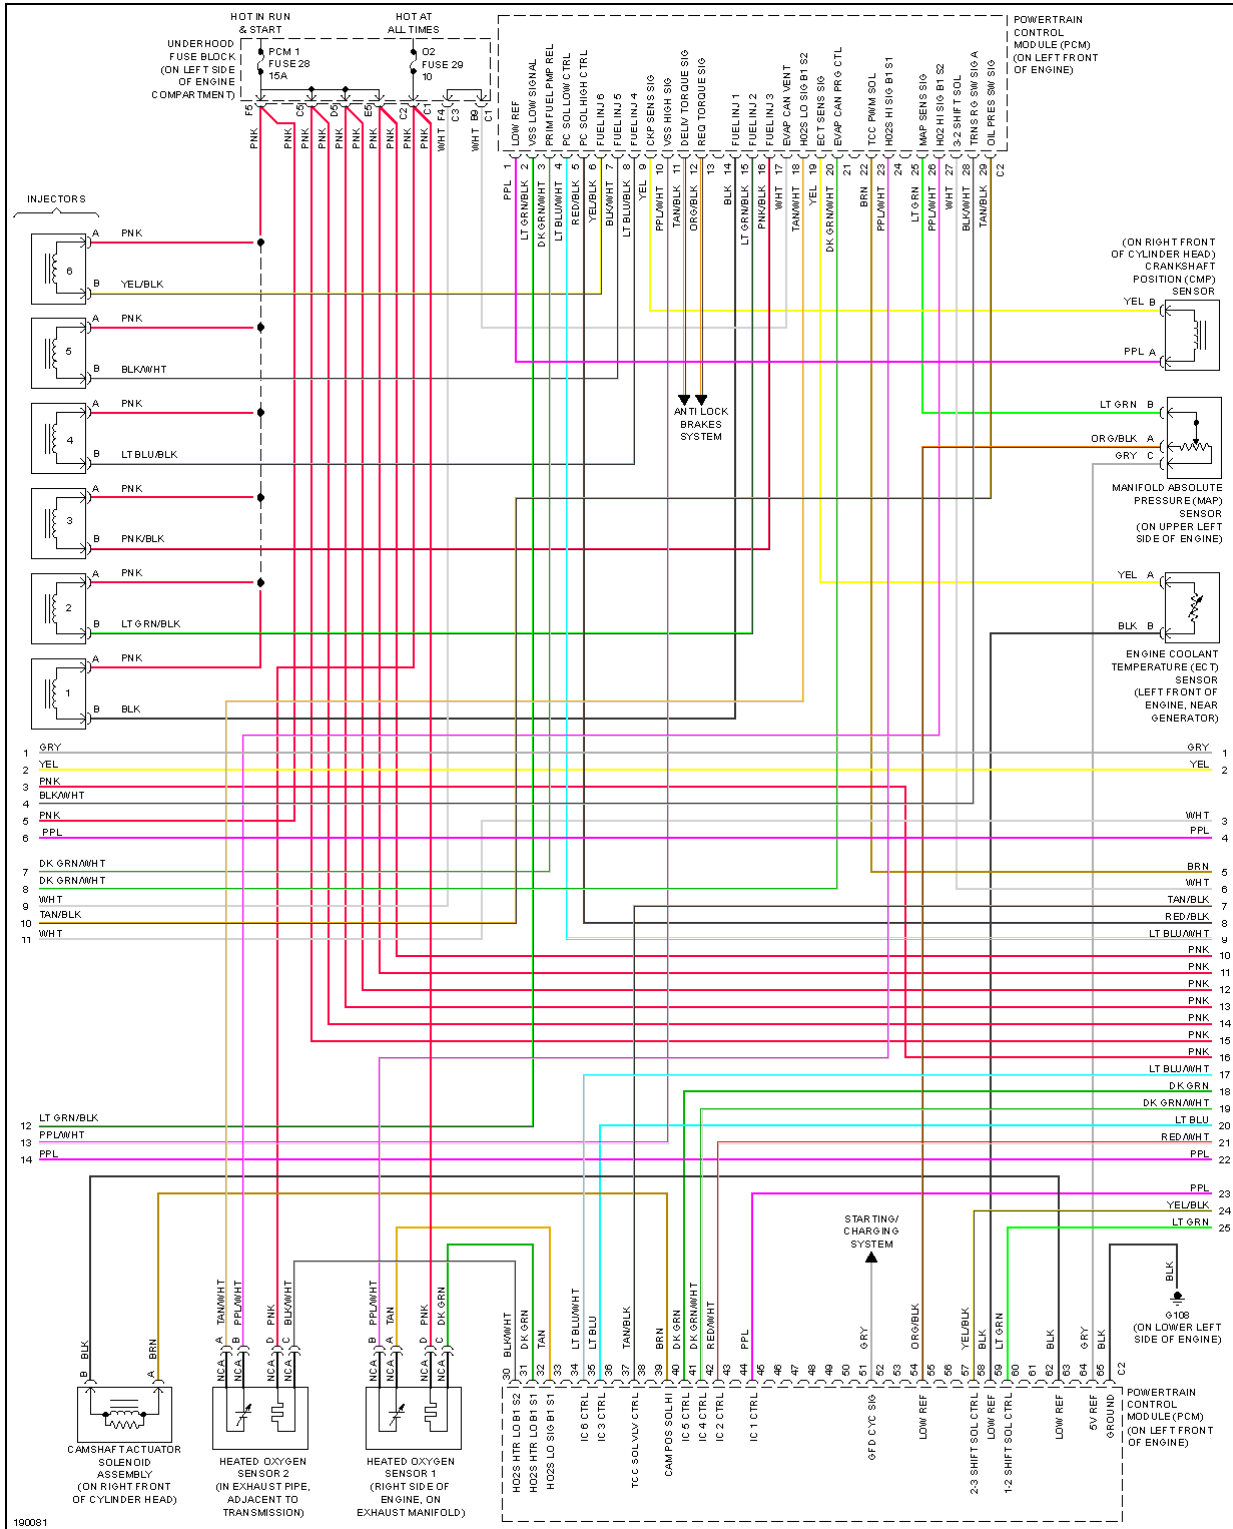

2004 Isuzu Ascender LS

2004 SYSTEM WIRING DIAGRAMS Isuzu - Ascender

2004 Isuzu Ascender LS

2004 SYSTEM WIRING DIAGRAMS Isuzu - Ascender

Fig. 15: 4.2L, Engine Performance Circuit (1 of 5)

2004 Isuzu Ascender LS

2004 SYSTEM WIRING DIAGRAMS Isuzu - Ascender

2004 Isuzu Ascender LS

2004 SYSTEM WIRING DIAGRAMS Isuzu - Ascender

Fig. 16: 4.2L, Engine Performance Circuit (2 of 5)

2004 Isuzu Ascender LS

2004 SYSTEM WIRING DIAGRAMS Isuzu - Ascender

2004 Isuzu Ascender LS

2004 SYSTEM WIRING DIAGRAMS Isuzu - Ascender

Fig. 17: 4.2L, Engine Performance Circuit (3 of 5)

2004 Isuzu Ascender LS

2004 SYSTEM WIRING DIAGRAMS Isuzu - Ascender

2004 Isuzu Ascender LS

2004 SYSTEM WIRING DIAGRAMS Isuzu - Ascender

Fig. 18: 4.2L, Engine Performance Circuit (4 of 5)

2004 Isuzu Ascender LS

2004 SYSTEM WIRING DIAGRAMS Isuzu - Ascender