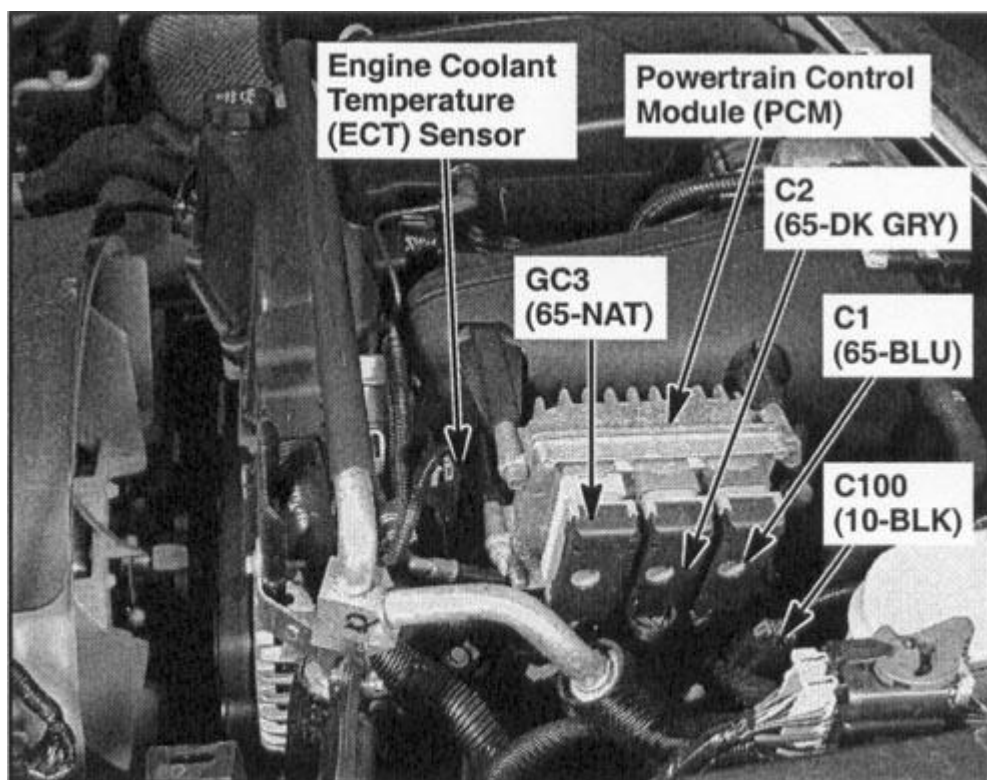

2004 Isuzu Ascender LS

2004 ISUZU Ascender

G00288903

Fig. 5: Left Front Of Engine (4.2L)
Courtesy of ISUZU MOTOR CO.